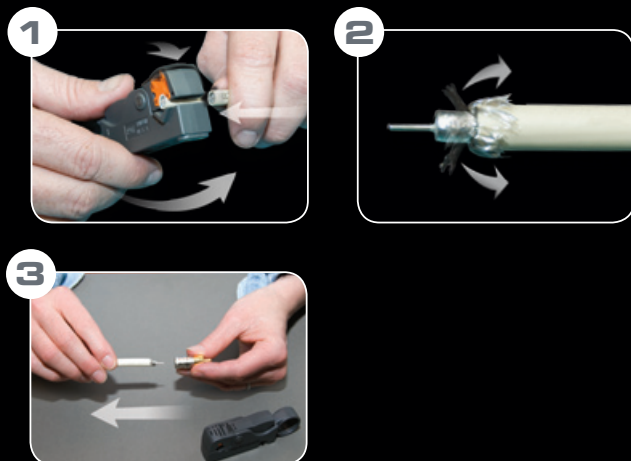

Experience the difference...

INSTANT TOOL-LESS CONNECTOR SYSTEM

Save time... save money... make customers happy!

What more could you ask for?

Looking for a cure for clinical "compression"? The AudioQuest Instant Tool-less Connector System enables your team to make high-quality, performance audio and video connections. But you expect that from AudioQuest. What's important to note is that this connection can be made in the darkest recesses of your client's attic without crimping, or compression tools. And, in less time and with less chance of a return visit to that dark recess of your client's attic...

Less time.
Better connection.
Higher quality.
More profit for you!

It's this easy!

ITC connectors are available as:
ITC 18 | Fits most RG-6
ITC 20 | Fits most RG-59
ITC 24 | Fits most 24 AWG Coax

All in RCA, BNC and F versions

10 colors of color bands to help you identify cables.

Instant Tool-less Connectors (ITC) in 20 Piece Packs

ITC-24/BNC ITC-24/RCA ITC-24/F ITC-20/BNC ITC-20/RCA ITC-20/F ITC-18/BNC ITC-18/RCA ITC-18/F

Can be used with most 20 AWG RG-59 size coax cables with O.D. between 6.6 mm & 6.9 mm

Can be used with most 18 AWG RG-6 size coax cables with O.D. between 6.8 mm & 7.2 mm

ITC Cables: ITA, ITV, HD-6, MAC3, MAC6+ (CL3/FT4)

ITA: 2 Channel (easy pull-apart) Instant Tool-less Audio – Use ITC-24